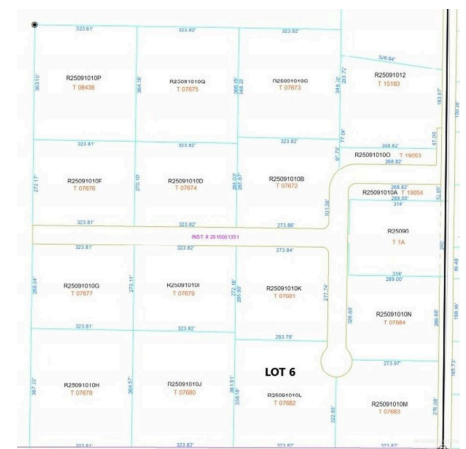

www.mywhitebarn.com