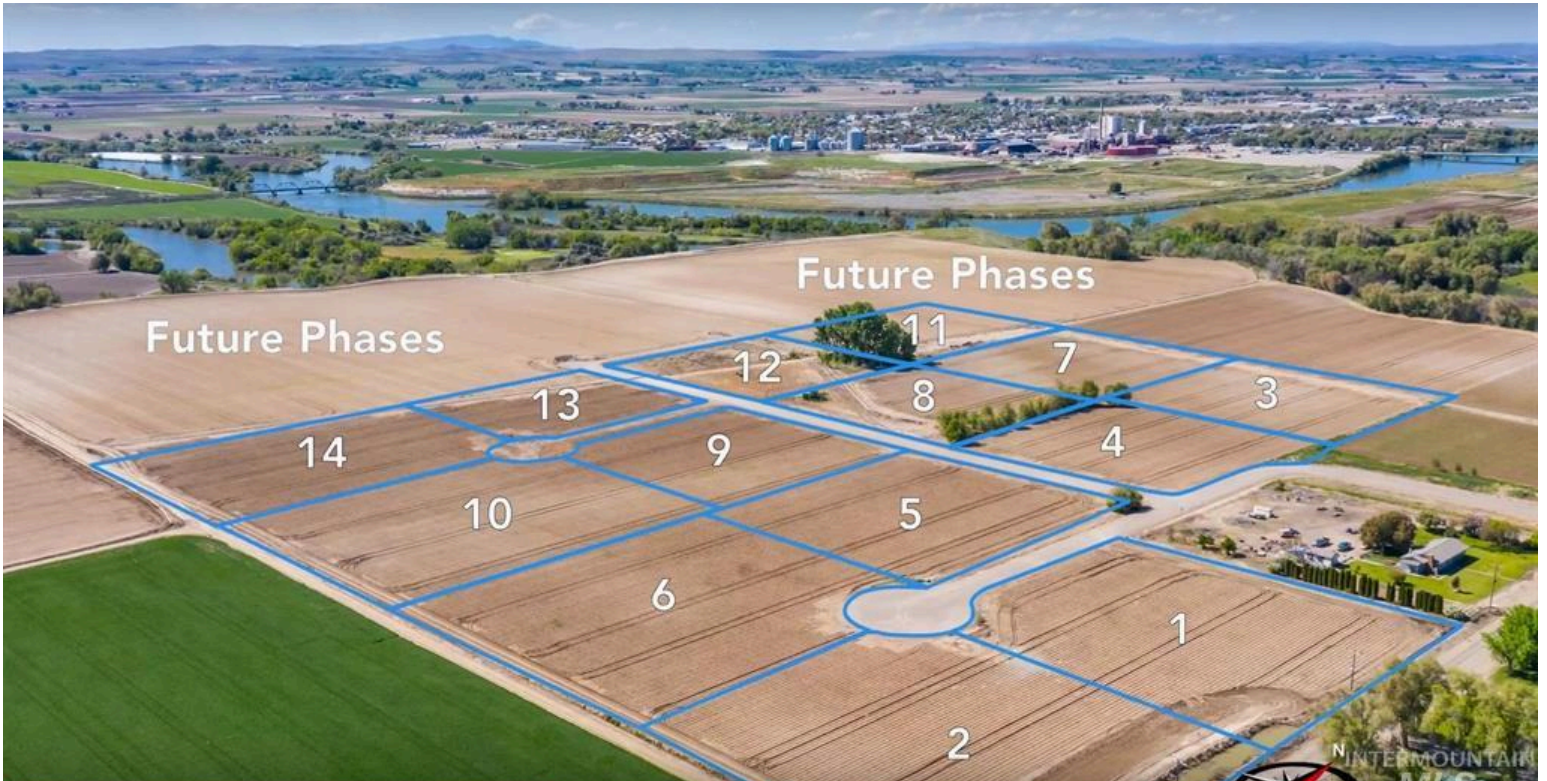

WELCOME TO RIVER BLUFF

TBD SUNSET VIEW RD LOT 5 & LOT 6
PARMA, IDAHO 83660

PROPERTY FEATURES

Welcome to River Bluff! Unwind from work in your dream home on 2.00 acres! Quiet country setting sure to help you relax while you enjoy the time with family and pets. Bring your animals. Irrigation water provided through your own proposed well with a 1.5 acre water permit already approved! There are no Irrigation water bills, or a community system to share or maintain. Gorgeous views and minutes from tax free shopping. Go fishing in the Snake River, or check out a movie at the Famous Parma Drive In Theater 6 minutes away. Less than 50 minutes to the Boise airport. The possibilities are truly endless. Bring your own builder, all plans will need to be approved. This is Idaho at its finest!