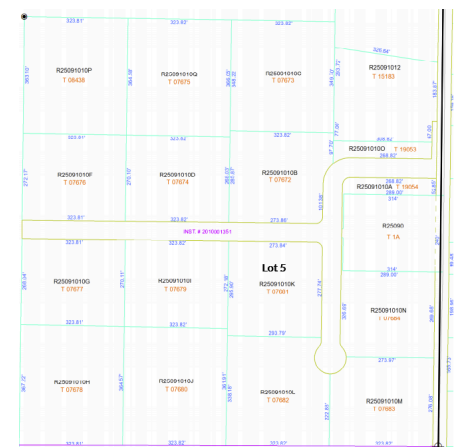

www.mywhitebarn.com